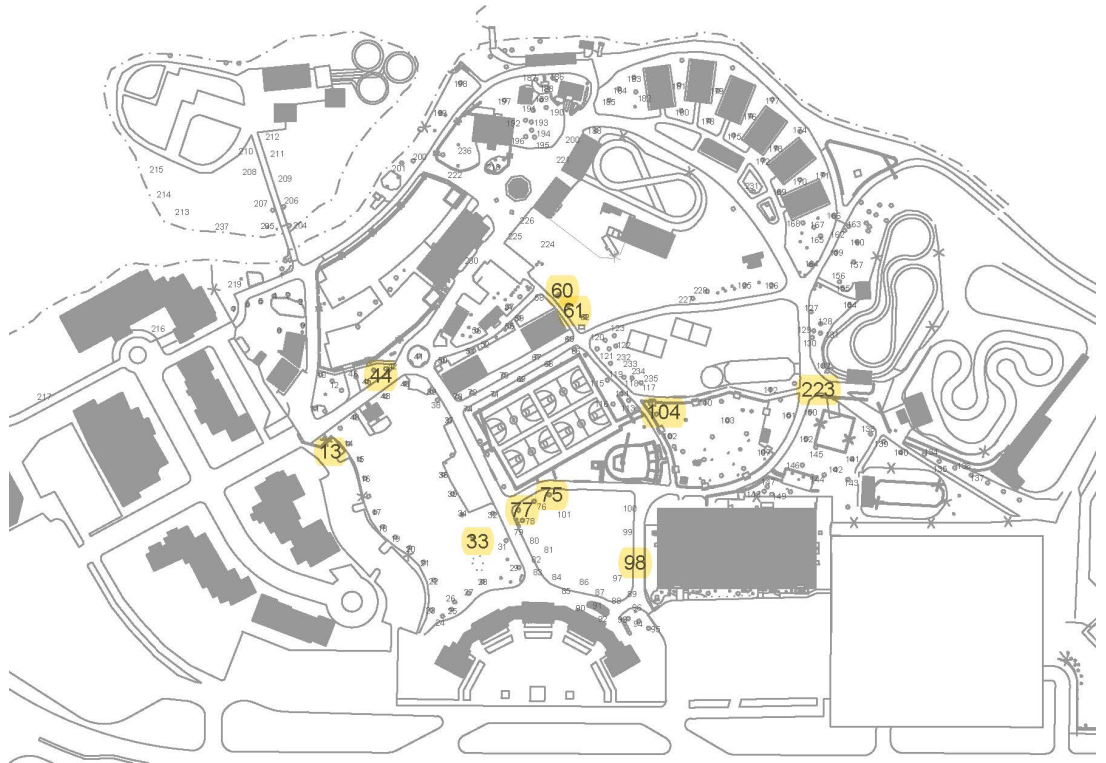

30-70'
30-70'

Pennsylvania to Nebraska, south to Texas and Mississippi

The Thornless Honeylocust is a fast-growing, fine-textured deciduous tree. Habit is open and spreading, providing light shade. Leaves are compound and bright green. Fall color is yellow-green, with leaves dropping earlier than most other trees. Long, twisted, brown fruit pods develop in late Summer. The tree gets its name from the sweet, sticky pulp it produces.

FAMILY

Fabaceae

GENUS

Gleditsia

SPECIES

triacanthos var. inermis

TREE LOCATIONS

13, 33, 44, 60, 61, 75,
77, 98, 104, 223

Summer Photo

Winter Photo

Leaf Example

Bark Example