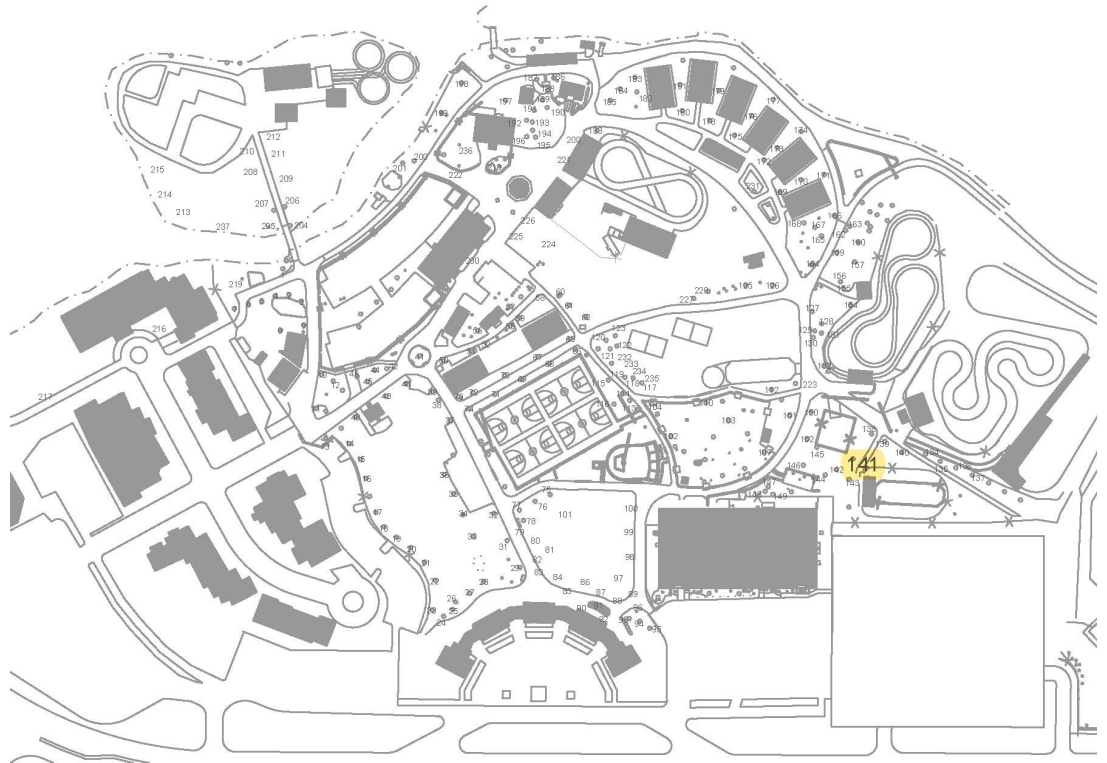

# *Betula populifolia* Gray Birch

**BOTANICAL NAME**  
**PRONUNCIATION**  
**COMMON NAME**  
**TYPICAL HEIGHT**  
**TYPICAL SPREAD**  
**NATIVE HABITAT**  
**DESCRIPTION**

*Betula populifolia*  
bet'ū-la pop-ū-li-fō'lē-a  
Gray Birch  
20-40'  
10-20'  
Nova Scotia and Ontario to Delaware  
The Gray Birch is a medium to fast-growing tree with a narrow, upright form. The bark is thin and smooth when the tree is young, but turns grayish-white with age. The green leaves are triangular, with coarse teeth. Flowers are distinctive, brown catkins. The fruit is a small nutlet. This tree quickly seeds and suckers, often forming single-species colonies.

**FAMILY**  
Betulaceae  
**GENUS**  
Betula  
**SPECIES**  
*populifolia*

**TREE LOCATIONS**  
141

Summer Photo

Winter Photo

Leaf Example

Bark Example