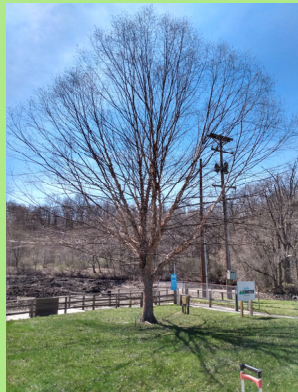

Betula nigra River Birch

BOTANICAL NAME
PRONUNCIATION
COMMON NAME
TYPICAL HEIGHT
TYPICAL SPREAD
NATIVE HABITAT
DESCRIPTION

Betula nigra
bet'ū-la nī'gra
River Birch
40-70'
40-60'
Massachusetts to Florida, west to Minnesota and Kansas
The River Birch is a deciduous, medium to large-sized native tree. The leaves are alternate, double serrated, wedged-shaped, and sharp-pointed. The bark on the trunk varies among individuals, ranging in color from silvery gray-brown to pinkish-brown when young, but always with darker, narrow, longitudinal lenticels. True to its name, the River Birch is well-suited to wet areas.

FAMILY
Betulaceae
GENUS
Betula
SPECIES
nigra

TREE LOCATIONS
12, 198, 199

Summer Photo

Winter Photo

Leaf Example

Bark Example