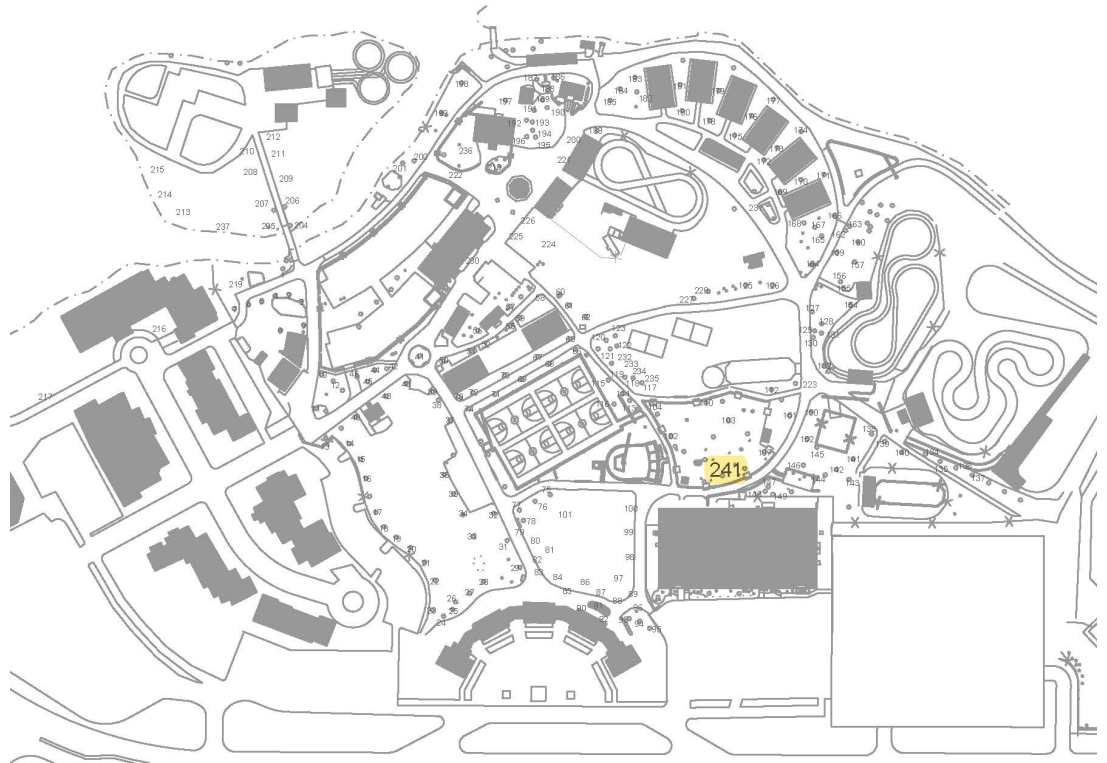

# Acer griseum Paperbark Maple

**BOTANICAL NAME**  
**PRONUNCIATION**  
**COMMON NAME**  
**TYPICAL HEIGHT**  
**TYPICAL SPREAD**  
**NATIVE HABITAT**  
**DESCRIPTION**

*Acer griseum*  
ā'ser gris'ē-um  
Paperbark Maple  
20-30'  
15-25'  
China, Korea  
The Paperbark Maple is a small, slow-growing deciduous tree with an upright-oval habit. The blue-green leaves are tri-foliolate, 3-6" long, with coarse teeth. The most ornamental feature is the cinnamon-colored exfoliating bark. Fall color ranges from muted to brilliant red. Fruit is a winged samara.

**FAMILY**  
Aceraceae  
**GENUS**  
Acer  
**SPECIES**  
griseum

**TREE LOCATIONS**  
241

Summer Photo

Winter Photo

Leaf Example

Bark Example